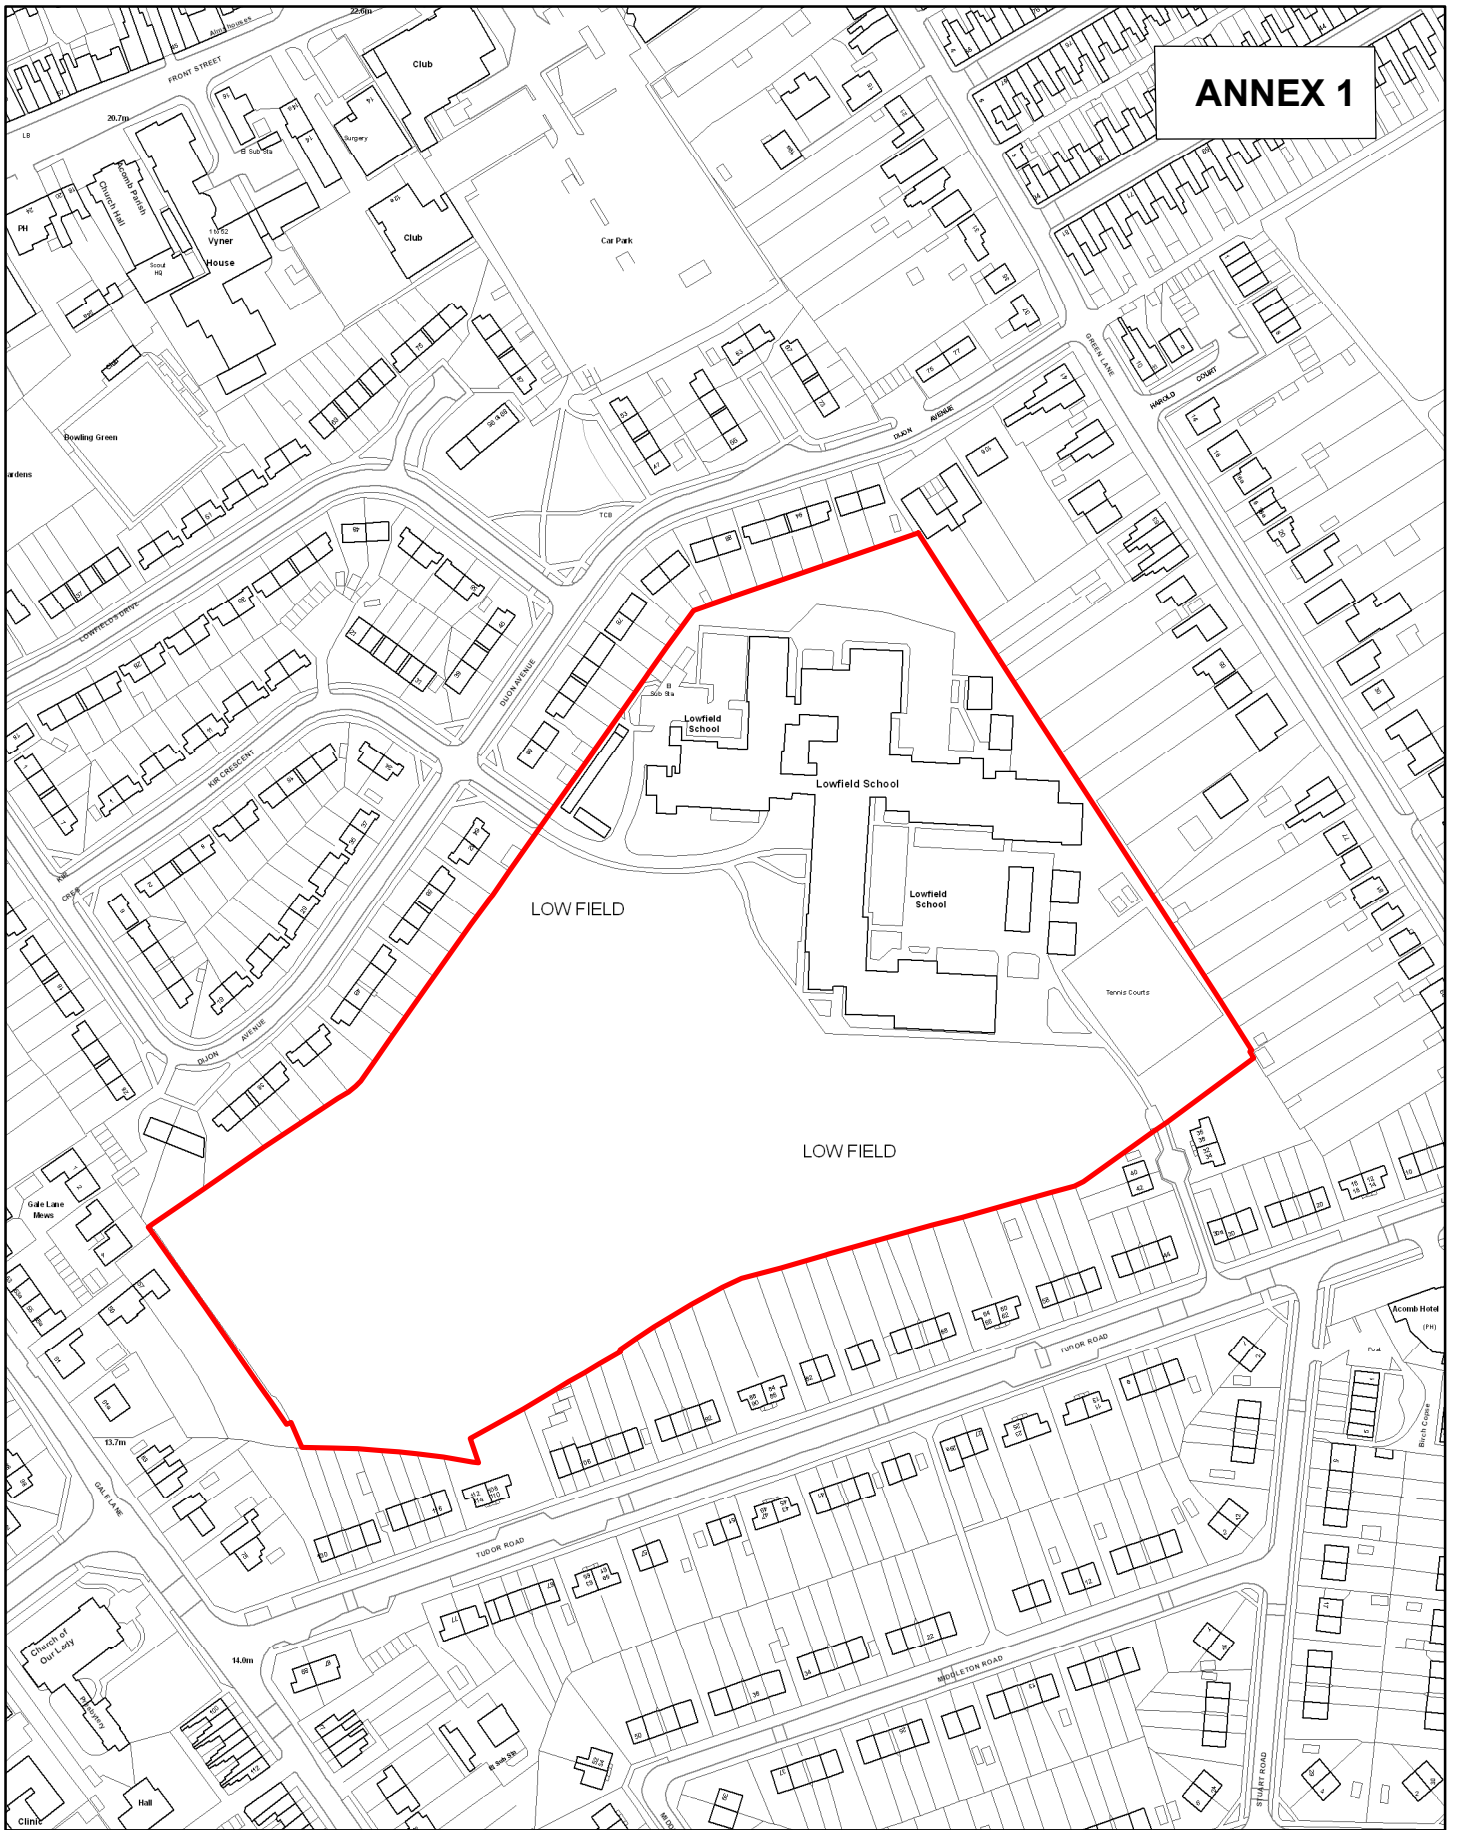

ANNEX 1

Resources
Property Services

Former Lowfields School Site, Dijon Avenue, Acomb

SCALE 1:2,500

DRAWN BY: GR

DATE: 17/11/2009

Originating Group:

Property Services

Drawing No.

E00546_1

Reproduced from the Ordnance Survey with the permission of the Controller of Her Majesty's Stationery Office © Crown copyright. Unauthorised reproduction infringes Crown copyright and may lead to prosecution or civil proceedings. City of York Council 100020818